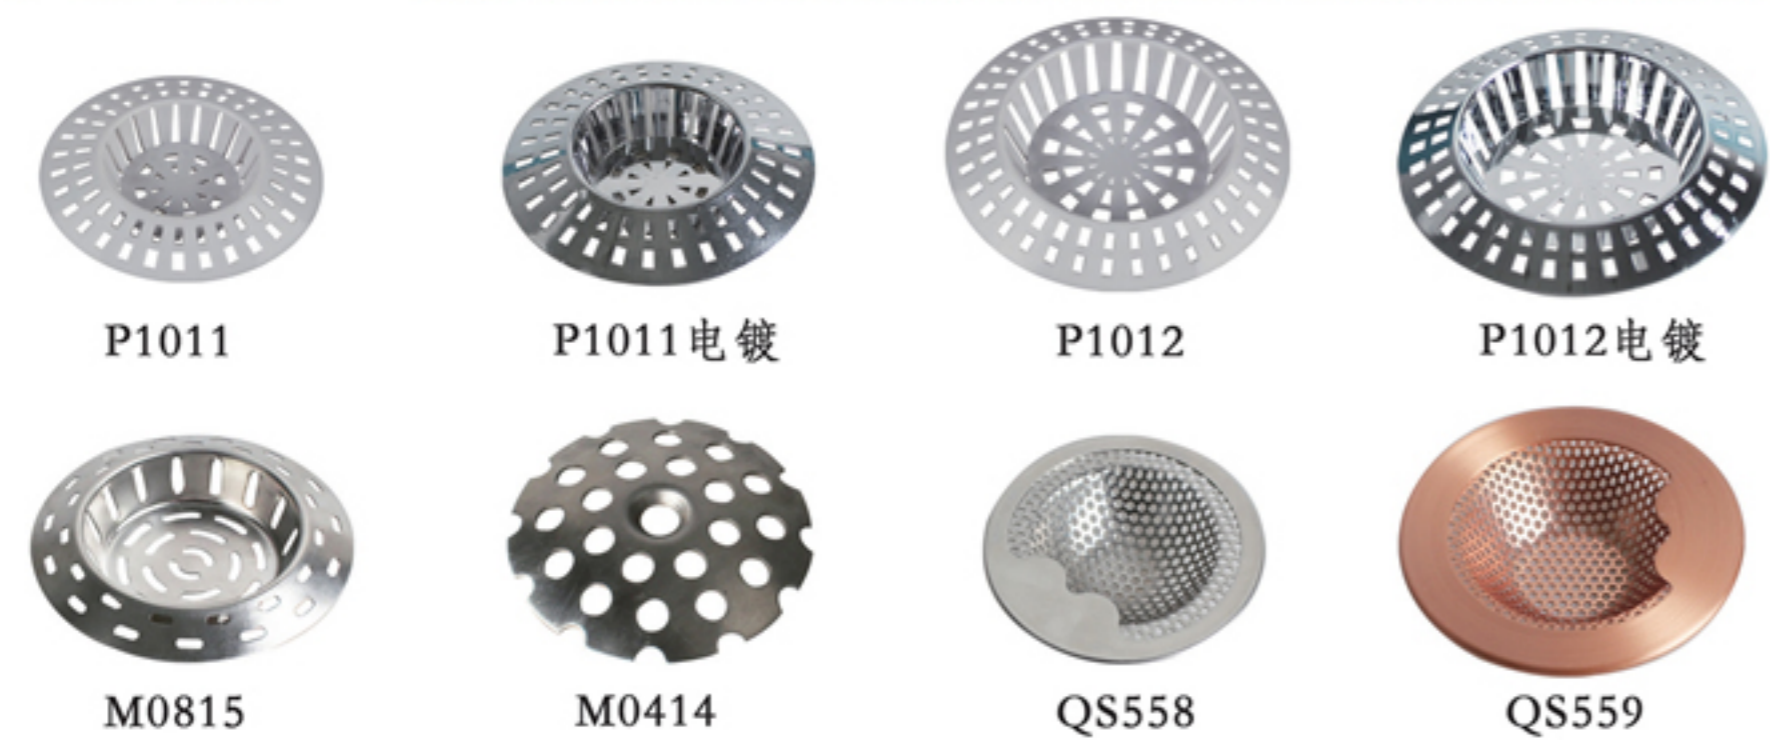

★售服-过滤网
Parts (Plug)

www.finio.cn